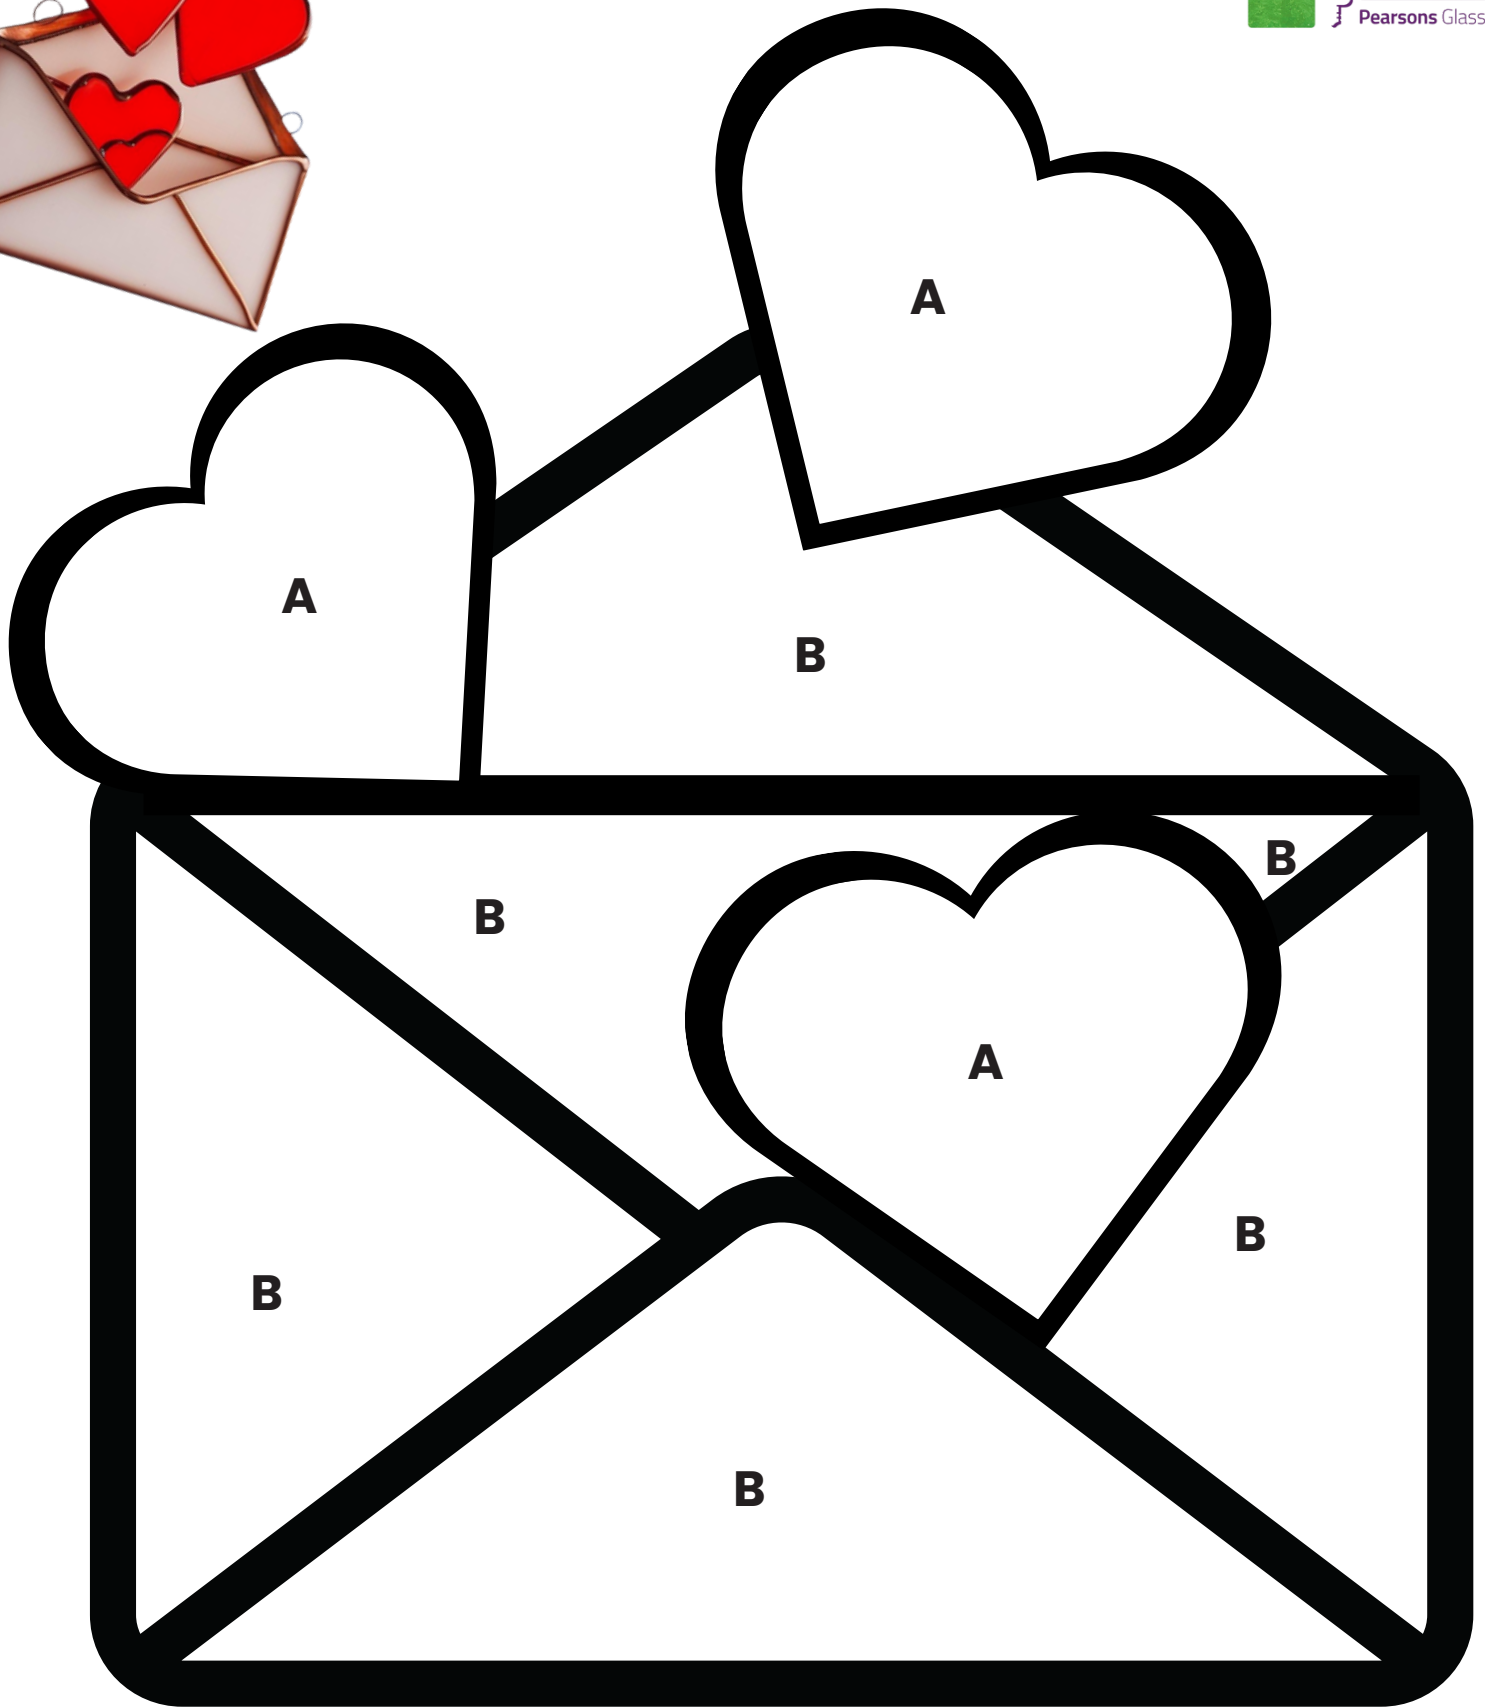

Letter to a Loved One

Art Glass Colour Suggestions

- A. OC152S-F Oceanside Ruby Red Transparent
- B. DO307 Antique Opalescent White/Clear